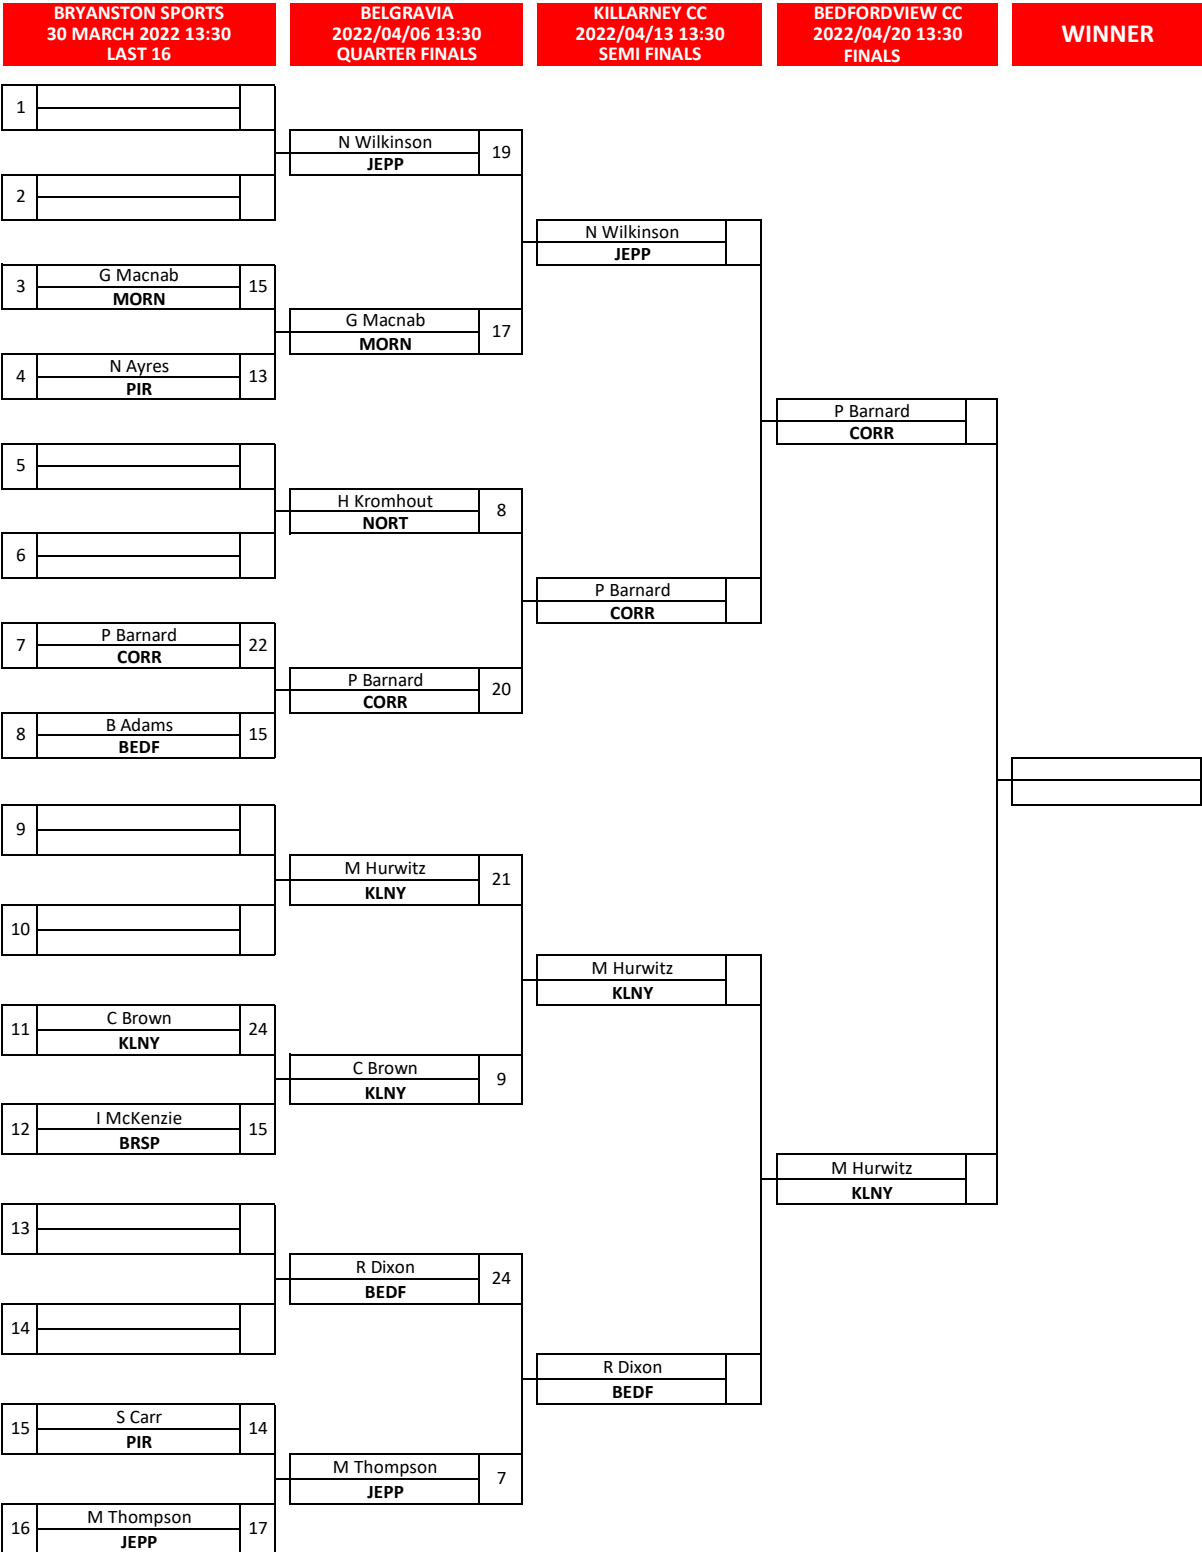

MEN'S MIDWEEK LEAGUE

JACK RAHN SHIELD PLAYOFFS

MEN'S MIDWEEK LEAGUE

VERSION DATE: 10/21

Section 1A

		D Joyce Jeppe Quondam				B Adams Bedfordview				R Dixon Bedfordview				Neil Wilkinson Jeppe Quondam				G Gatti Belgravia				D Kahlberg Old Edwardian				B Kletz Bedfordview				M Thomson Jeppe Quondam			
		1		SHOTS		2		SHOTS		3		SHOTS		4		SHOTS		5		SHOTS		6		SHOTS		7		SHOTS		8		SHOTS	
DATE	VENUE	Opp	For	Against	Points	Opp	For	Against	Points	Opp	For	Against	Points	Opp	For	Against	Points	Opp	For	Against	Points	Opp	For	Against	Points	Opp	For	Against	Points	Opp	For	Against	Points
27/10/21	Bedfordview	2	18	14	10	1	14	18	11	4	13	18	7	3	18	13	14	6	31	8	16	5	8	31	8	8	16	17	7	7	17	16	14
03/11/21	Jeppe Quondam	3	16	17	6	5	9	31	5	1	17	16	15	7	21	12	13	2	31	9	16	8	8	34	5	4	12	21	8	6	34	8	16
10/11/21	Belgravia	4	12	15	7	7	28	13	16	6	12	26	5	1	15	12	14	8	30	5	17	3	26	12	16	2	13	28	5	5	5	30	4
17/11/21	Bedfordview	5	15	20	9	6	23	13	13	7	24	13	14	8	16	11	12	1	20	15	12	2	13	23	8	3	13	24	7	4	11	16	9
24/11/21	Jeppe Quondam	6	28	5	16	4	19	17	12	8	10	28	7	2	17	19	9	7	38	5	18	1	5	28	5	5	5	38	3	3	28	10	14
01/12/21	Belgravia	7	16	14	13	8	25	8	15	5	11	20	7	6	25	12	14	3	20	11	14	4	12	25	7	1	14	16	8	2	8	25	6
12/01/22	Bedfordview	8	27	9	13	27	12	20	5	2	20	12	16	5	12	20	8	4	20	12	13	7	14	9	13	6	9	14	8	1	9	27	8
26/01/22	Jeppe Quondam	10	20	14	13	9	12	22	5	12	36	13	15	11	13	15	8	14	20	15	12	13	12	22	6	16	19	9	15	15	19	20	13
02/02/22	Belgravia	11	13	16	7	13	15	24	7	9	8	25	4	15	16	16	11.5	10	26	17	14	16	9	23	7	12	10	24	6	14	9	19	7
09/02/22	Bedfordview	12	16	11	14	15	13	11	12	14	22	14	13	9	16	21	8	16	31	6	16	11	19	17	15	10	17	16	12	13	21	9	16
16/02/22	Jeppe Quondam	13	25	7	17	14	13	13	11.5	15	12	23	8	16	17	11	14	9	25	10	14	10	12	16	8	11	24	15	14	12	17	16	12
23/02/22	Belgravia	14	24	6	14.5	12	15	13	10.5	16	31	7	15	10	26	4	18	15	19	10	13	9	8	33	5	13	10	23	6	11	16	22	7
02/03/22	Bedfordview	15	22	7	16	16	24	12	12	13	25	5	17	14	18	18	11.5	11	26	7	15	12	12	21	8	9	18	20	7	10	28	4	17
16/03/22	Jeppe Quondam	16	32	10	18	11	26	9	16	10	23	4	17	13	15	19	6	12	25	19	13	15	8	18	7	14	9	21	7	9	5	25	4
23/03/22	Belgravia	9	21	11	13	8	24	9	13	11	20	9	15	12	15	6	15	13	23	13	13	14	22	10	14	15	13	21	7	16	22	14	14
TOTAL		186.5				164.0				175.0				176.0				216.0				132.0				120.0				161.0			
SHOT DIFF		129				39				51				51				223				-134				-105				-12			