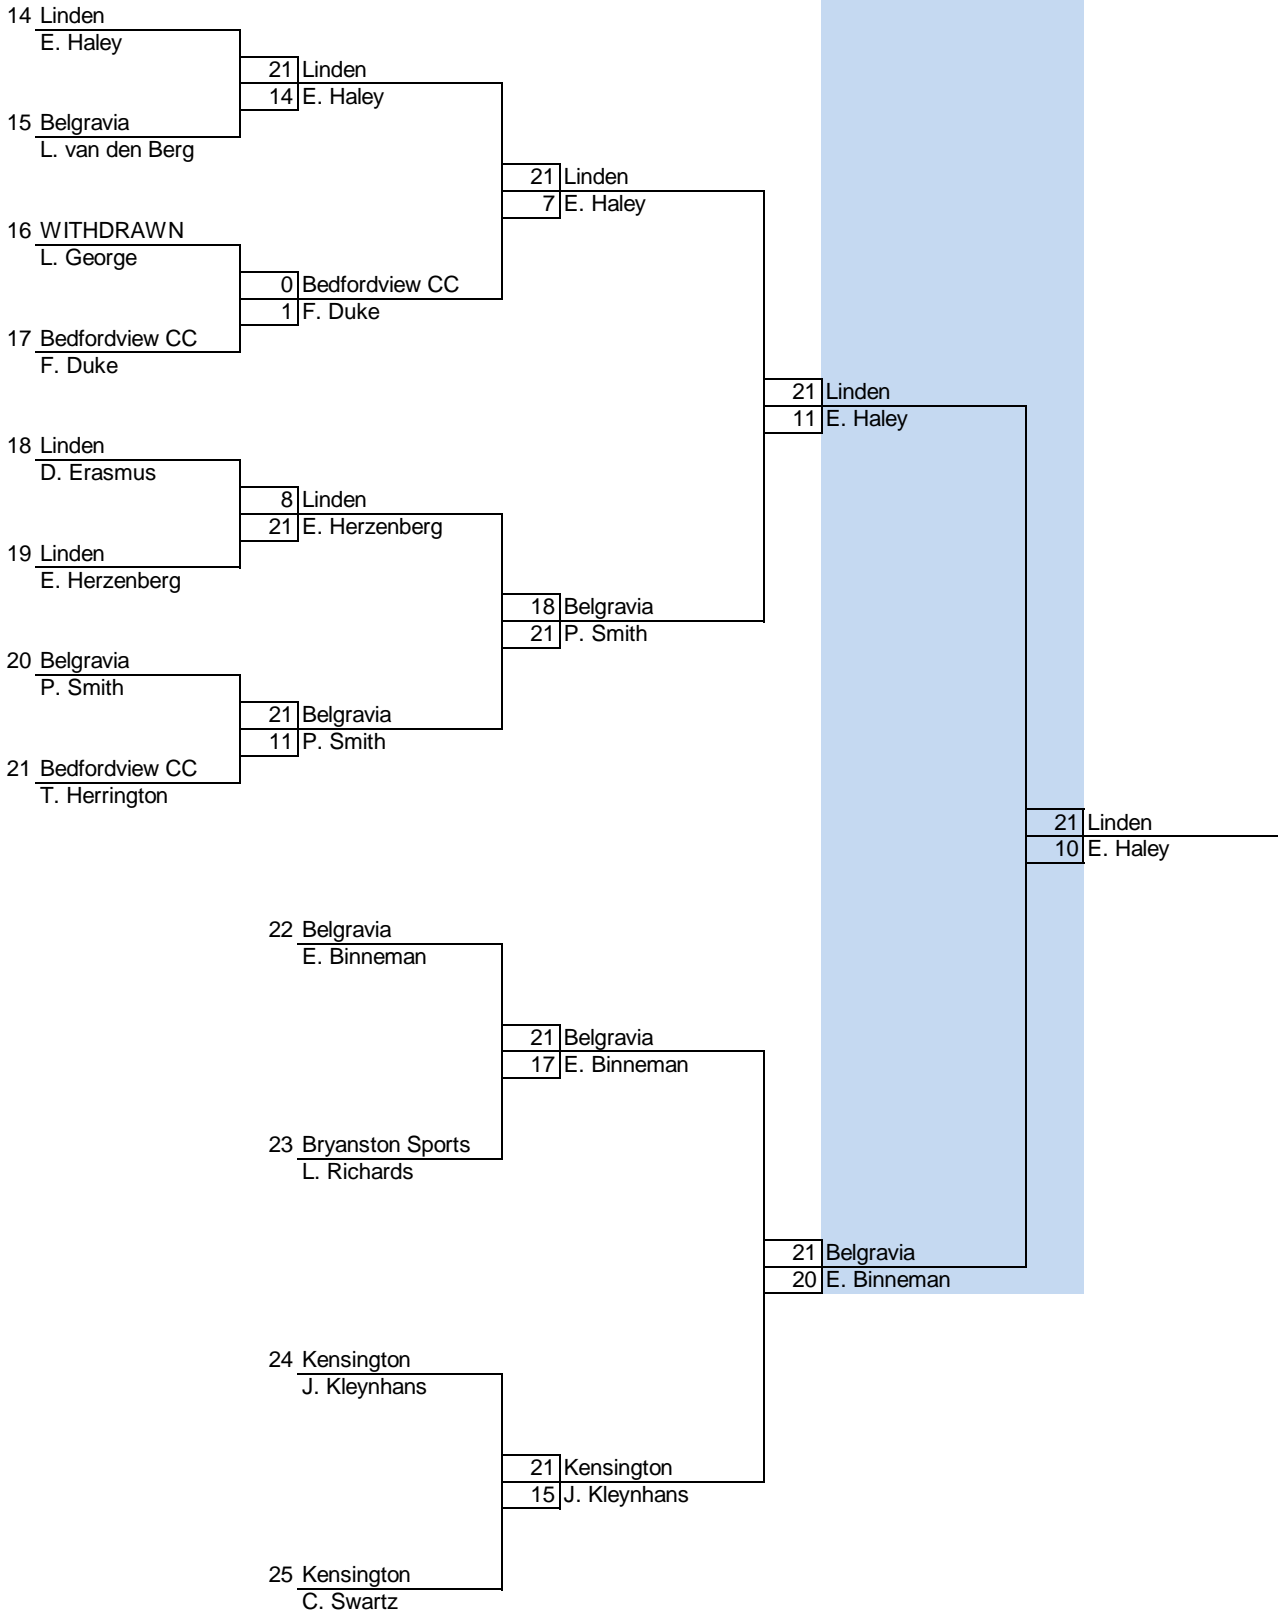

JBA WOMEN'S OPEN SINGLES CHAMPIONSHIP 2022 Play-Off Section 2

20 Mar 09h00	20 Mar 11h30	20 Mar 14h30	27 Mar 11h30	Section Winner
Bedfordview CC	Bedfordview CC	Bedfordview CC	Killarney	
Round 1	Round 2	Q-Final	S-Final