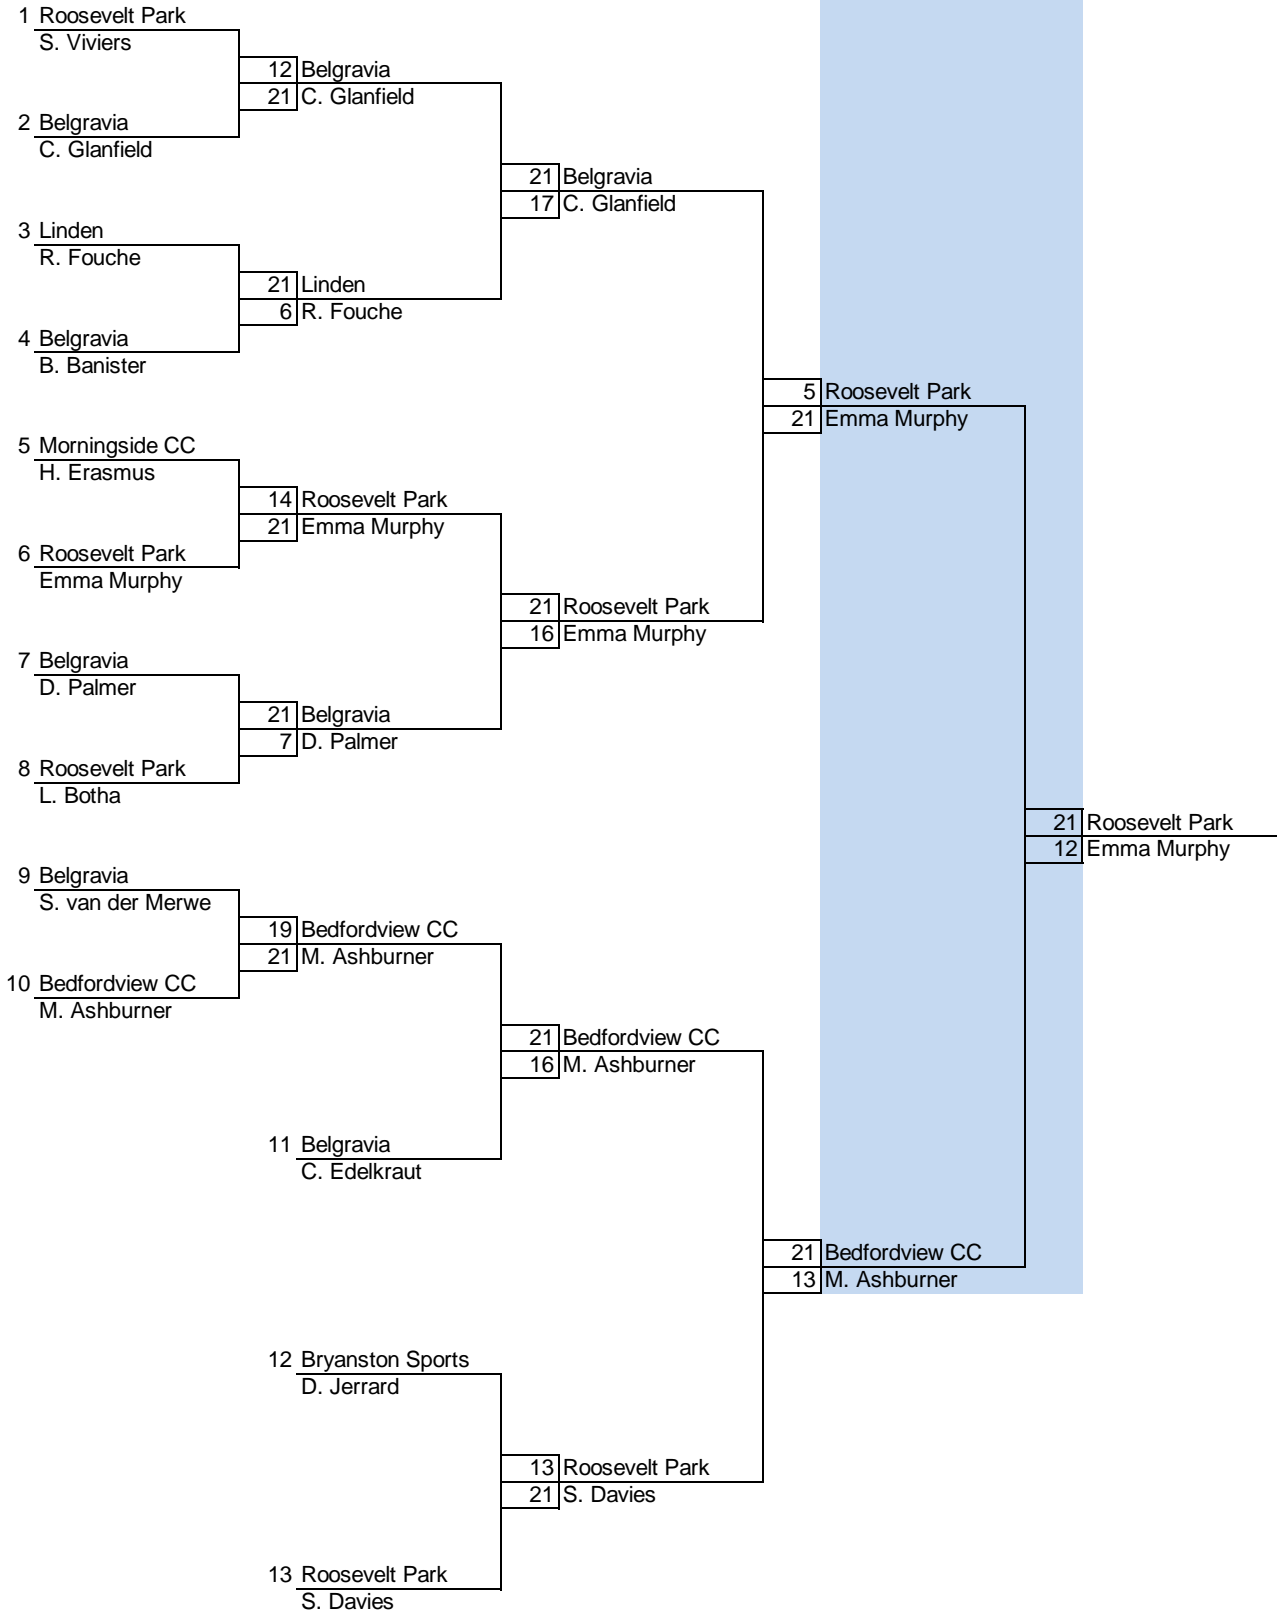

20 Mar 09h00	20 Mar 11h30	20 Mar 14h30	27 Mar 11h30	Section Winner
Linden	Linden	Linden	Killarney	
Round 1	Round 2	Q-Final	S-Final	

JBA WOMEN'S OPEN SINGLES CHAMPIONSHIP 2022 Play-Off Section 2

20 Mar 09h00	20 Mar 11h30	20 Mar 14h30	27 Mar 11h30	Section Winner
Bedfordview CC	Bedfordview CC	Bedfordview CC	Killarney	
Round 1	Round 2	Q-Final	S-Final	