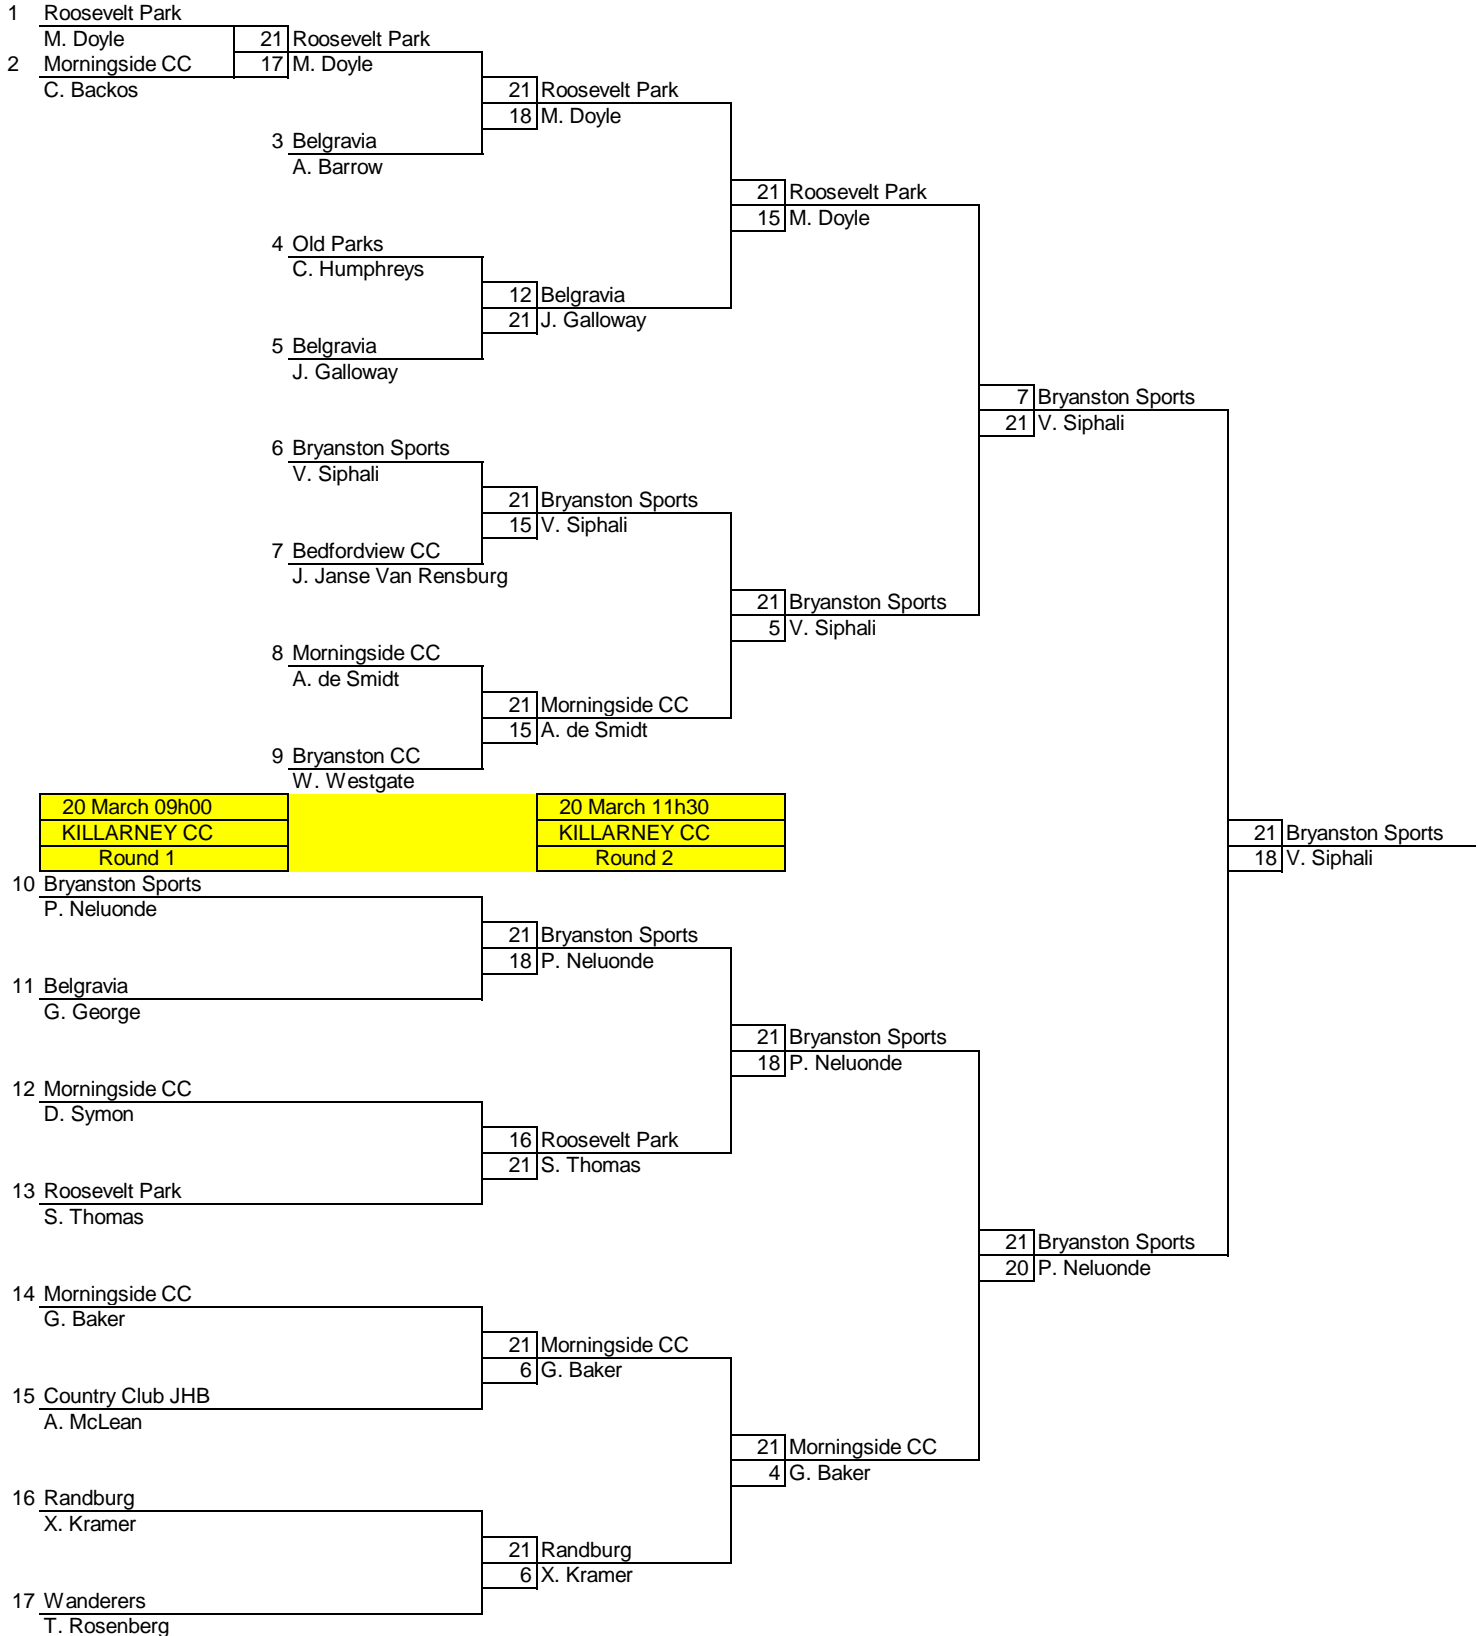

JBA MEN'S OPEN SINGLES CHAMPIONSHIP 2022 Play - Off Chart

27 March 14h30	Winner
KILLARNEY	
Final	

6	Killarney
21	P. Smith

JBA MEN'S OPEN SINGLES CHAMPIONSHIP 2022

Play-Off Section 1

20 March 09h00	20 March 11h30	20 March 14h30	27 March 09h00	27 March 11h30	Section Winner
ROOSEVELT PARK	ROOSEVELT PARK	ROOSEVELT PARK	KILLARNEY	KILLARNEY	
Round 1	Round 2	Round 3	Q-Final	S-Final	