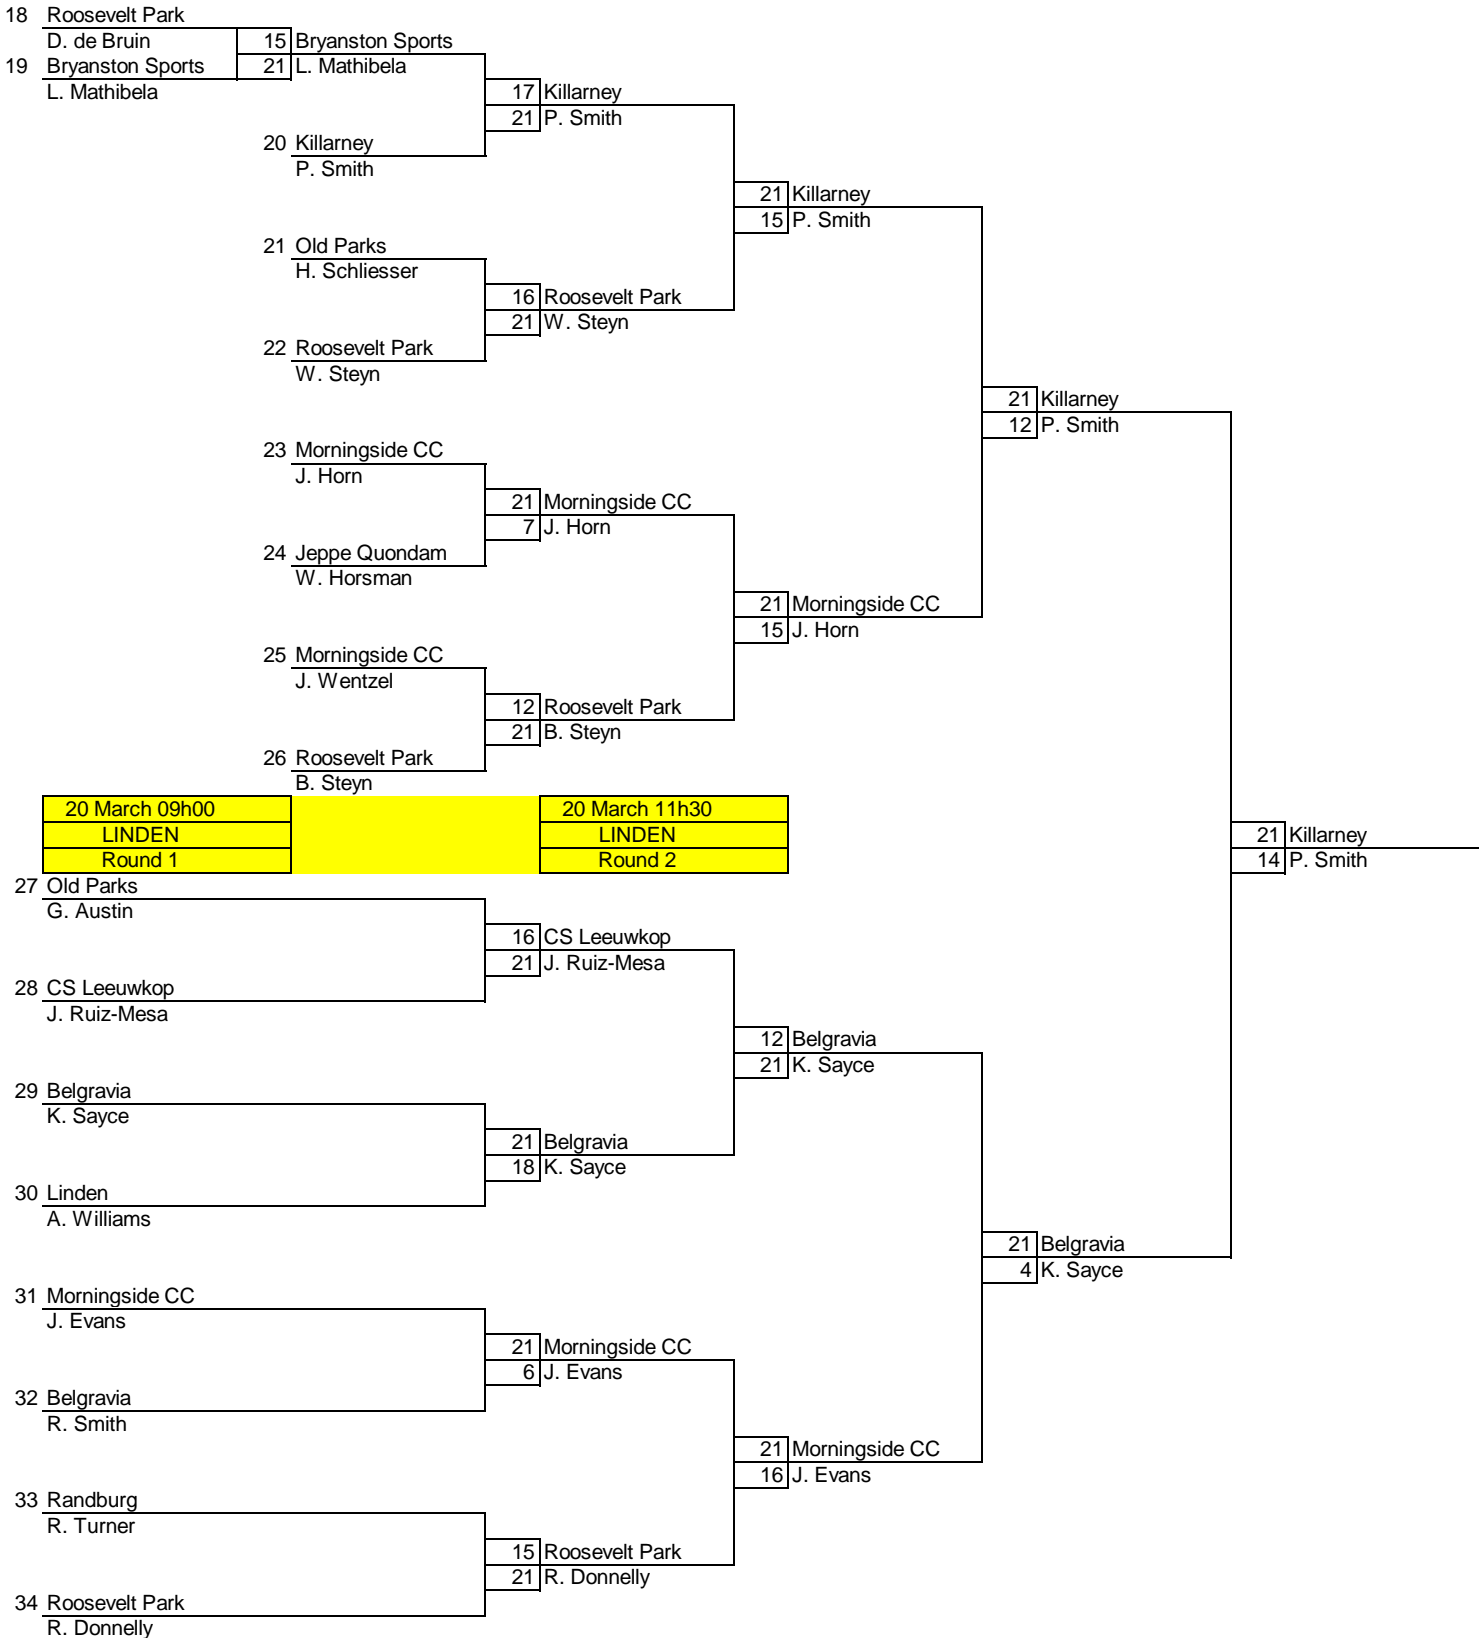

JBA MEN'S OPEN SINGLES CHAMPIONSHIP 2022 Play-Off Section 2

20 March 09h00	20 March 11h30	20 March 14h30	27 March 09h00	27 March 11h30	Section Winner
OLD PARKTONIAN	OLD PARKTONIAN	OLD PARKTONIAN	KILLARNEY	KILLARNEY	
Round 1	Round 2	Round 3	Q-Final	S-Final